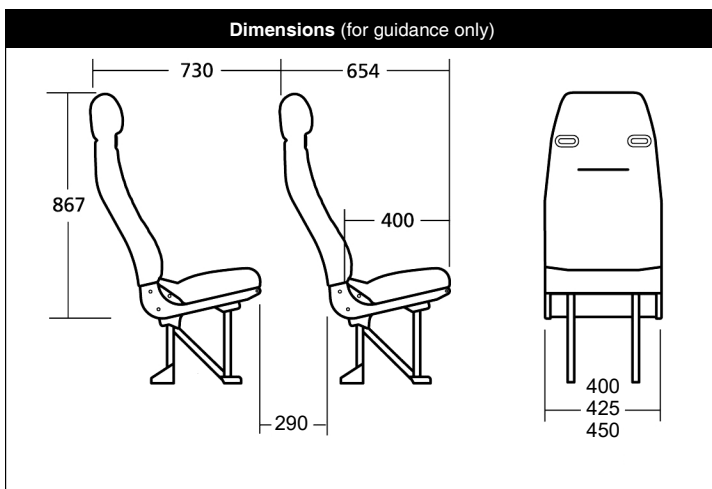

ISOfix

Nevis high back

Nevis complements, visually and technically, the Rescroft Defender range, the higher backrest creating an even more comfortable product. It offers the highest level of passenger safety and is compliant up to M1 standard. For M2 or M3 vehicles, it is available as single, double and treble units: for M1 vehicles, as singles and doubles.⁽⁵⁾

For maximum comfort, the belt exits at shoulder level, from the front of the seat, whilst the extra height eliminates the need for separate headrests. An ABS back is a standard feature of this high-specification product.

Features

- Minimised seat pitch measurement
- Compliant on *Embus™*, *AMF*, *SmartFloor*, *Handi Floor* and *Innotrax* floor systems
- ABS back
- Compliant on various quick-release fittings
- Variable leg centres and a choice of leg rake
- Compliant to Reg.14 (M1/M2) and Reg.80 (M2/M3) applications [Type Approval No. 00870000-80R]
- Standard lap/diagonal, inertia reel belt: fully integrated
- Choice of belt
- Optional twin-belt, retractable harness system
- Optional *ISOfix* connection

Notes

1. Caution: It is not possible to test every permutation of seat width, accessory combination, leg height, position and type, or seat belt requirement. Compliance cannot be assumed where there is any deviation from the standard supply or assembly method. The advantages of this product may be lost if insufficient consideration is given to the method of installation of the seat in the vehicle.
2. FULL compliance to seat belt anchorage regulations can only be achieved through vehicle testing.
3. Product improvement may affect specifications.
4. Leg height restrictions may apply.
5. M1 double only available using 3 heavy-duty legs.

Trim

To match original material in most vehicles. Vinyls and moquettes also available.

Accessories

- Armrests
- Quick-release fittings
- Rear/top grab-handle
- Map nets

Bases

All seats are supplied with legs. Braced bases are available for use with quick-release fittings.

RESCROFT
OutSTANDING InSEATING

Rescroft Limited
20 Oxleasow Road
REDDITCH, B98 0RE, UK.

T: +44 (0) 1527 521300
F: +44 (0) 1527 521301
@: sales@rescroft.com
W: www.rescroft.com