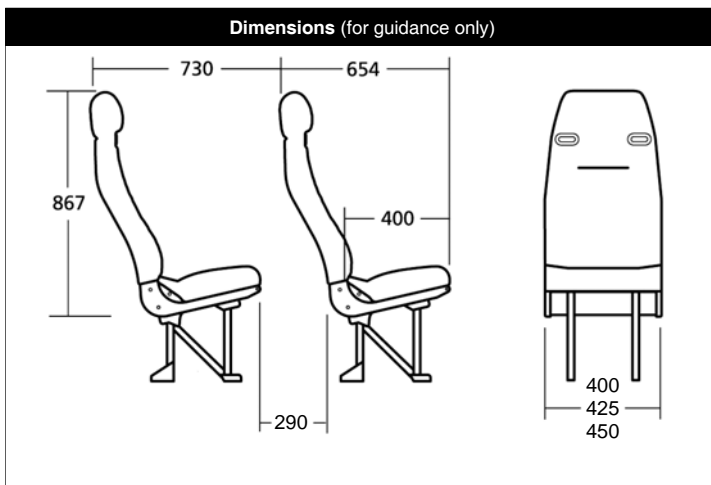

ISOfix

Nevis high back

Nevis complements, visually and technically, the Rescroft Defender range, the higher backrest creating an even more comfortable product. It offers the highest level of passenger safety and is compliant up to M1 standard. For M2 or M3 vehicles, it is available as single, double and treble units: for M1 vehicles, as singles and doubles.⁽⁵⁾

For maximum comfort, the belt exits at shoulder level, from the front of the seat, whilst the extra height eliminates the need for separate headrests. An ABS back is a standard feature of this high-specification product.

Features

- Minimised seat pitch measurement
- Compliant on *Embus™*, *AMF*, *SmartFloor*, *Handi Floor* and *Innotrax* floor systems
- ABS back
- Compliant on various quick-release fittings
- Variable leg centres and a choice of leg rake
- Compliant to Reg.14 (M1/M2) and Reg.80 (M2/M3) applications [Type Approval No. 00870000-80R]
- Standard lap/diagonal, inertia reel belt: fully integrated
- Choice of belt
- Optional twin-belt, retractable harness system
- Optional *ISOfix* connection

Notes

1. Caution: It is not possible to test every permutation of seat width, accessory combination, leg height, position and type, or seat belt requirement. Compliance cannot be assumed where there is any deviation from the standard supply or assembly method. The advantages of this product may be lost if insufficient consideration is given to the method of installation of the seat in the vehicle.
2. FULL compliance to seat belt anchorage regulations can only be achieved through vehicle testing.
3. Product improvement may affect specifications.
4. Leg height restrictions may apply.
5. M1 double only available using 3 heavy-duty legs.

Trim

To match original material in most vehicles. Vinyls and moquettes also available.

Accessories

- Armrests
- Quick-release fittings
- Rear/top grab-handle
- Map nets

Bases

All seats are supplied with legs. Braced bases are available for use with quick-release fittings.

RESCROFT
OutSTANDING InSEATING

Rescroft Limited
20 Oxleasow Road
REDDITCH, B98 0RE, UK.

T: +44 (0) 1527 521300
F: +44 (0) 1527 521301
@: sales@rescroft.com
W: www.rescroft.com