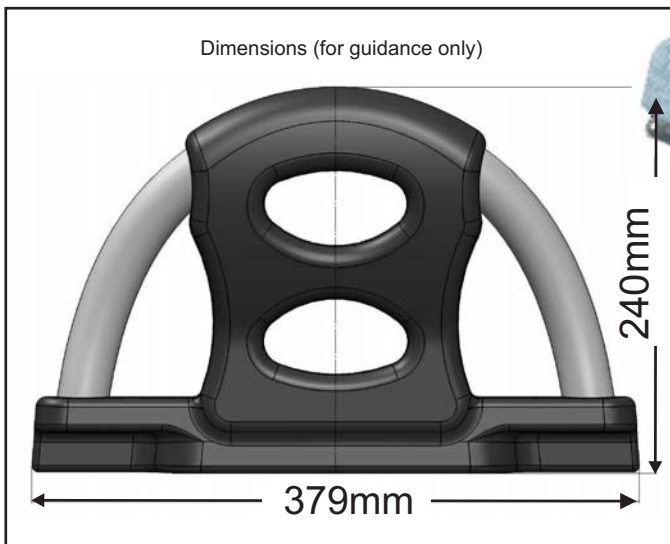

NEW

Head Restraint

Combined head-restraint/grab-handle

■ Minimises whiplash and rear-impact injuries

Dimensions (for guidance only)

- Unique to Rescroft
- Fits 400, 425 and 450mm seat widths
- Fits various seat models - including:
Defender III, Lumina and CT
- Grey head-restraint: Yellow grab-handle

Notes

- 1 - Product improvement may affect specifications.
- 2 - Images for guidance only.