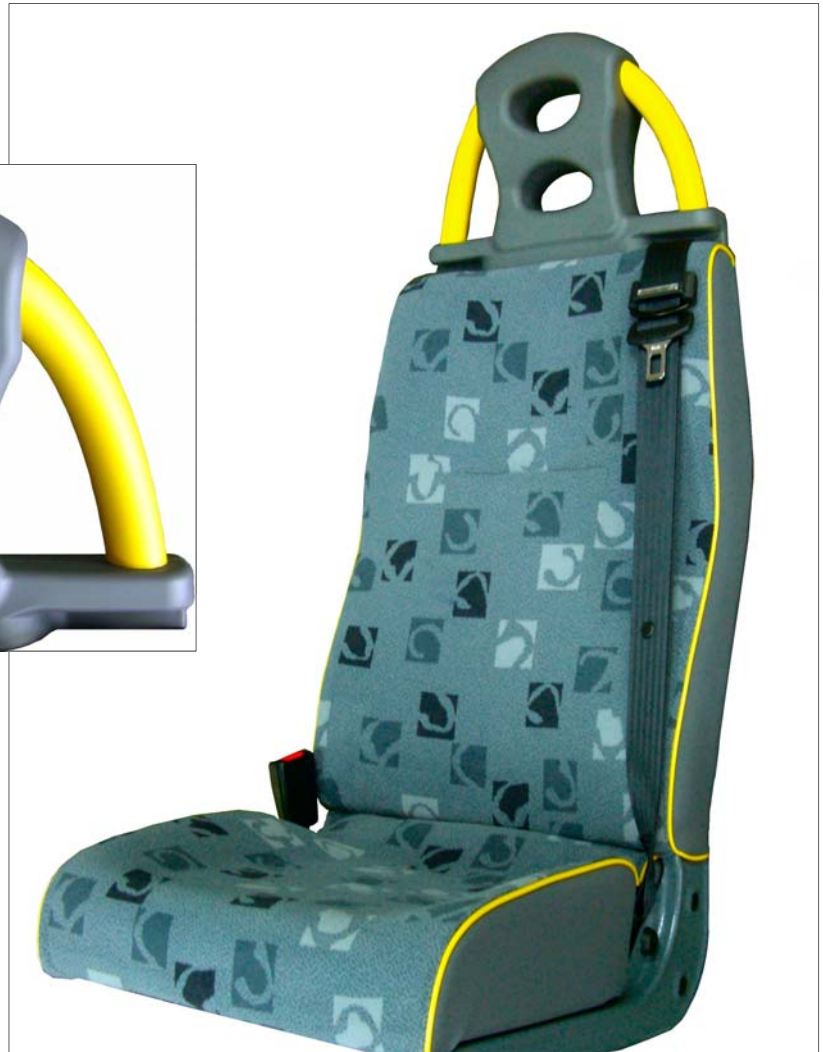

Head Restraint

Dimensions (for guidance only)

Features

- Unique to *Rescroft*
- Minimises whiplash and rear-impact injuries
- Combined head-restraint/grab-handle
- Fits 400, 425 and 450mm seat widths
- Fits various seat models - including *Defender III*
- Grey head-restraint: Yellow grab-handle
- Optional colour combinations - *[conditional]*