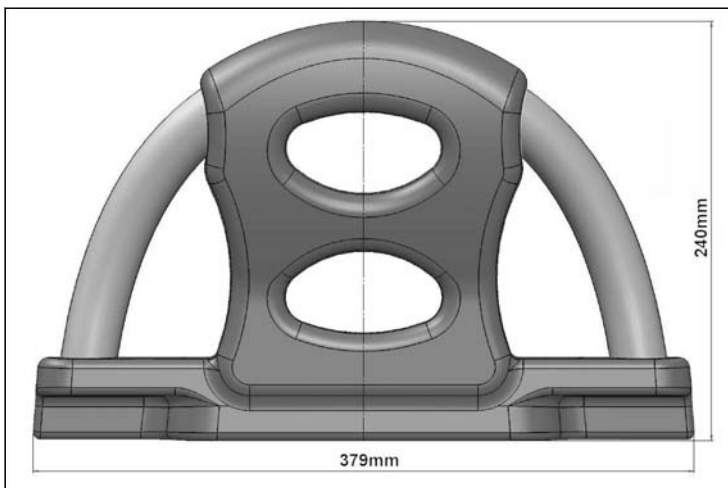

Head Restraint

Dimensions (for guidance only)

Features

- Unique to *Rescroft*
- Minimises whiplash and rear-impact injuries
- Combined head-restraint/grab-handle
- Fits 400, 425 and 450mm seat widths
- Fits various seat models - including *Defender III*
- Grey head-restraint: Yellow grab-handle
- Optional colour combinations - *[conditional]*